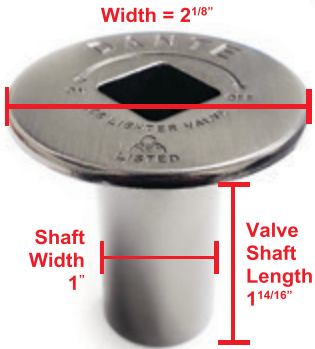

Universal Gas Valve Keys fit both 1/4" & 5/16" stems

Antique Brass

All other finishes for 3" & 8" keys can be retail carded upon request.

#	ITEM DESCRIPTION
NKY.3.BR	3" Brass Key
NKY.3.CR	3" Chrome Key
NKY.8.BR	8" Brass Key
NKY.8.CR	8" Chrome Key
EXT.12.CR	12" Valve Stem Extender
NKY.XX.AB	Antique Brass Key

12" Valve Stem Extender - Chrome Plated

*Valve Not Included

The shaft length on a "Globe Valve" floor plate is – 2.25". The I.D. valve thread for the floor plates is 1/2" - 14 NPSM

Threaded Floor Plate & Coupler