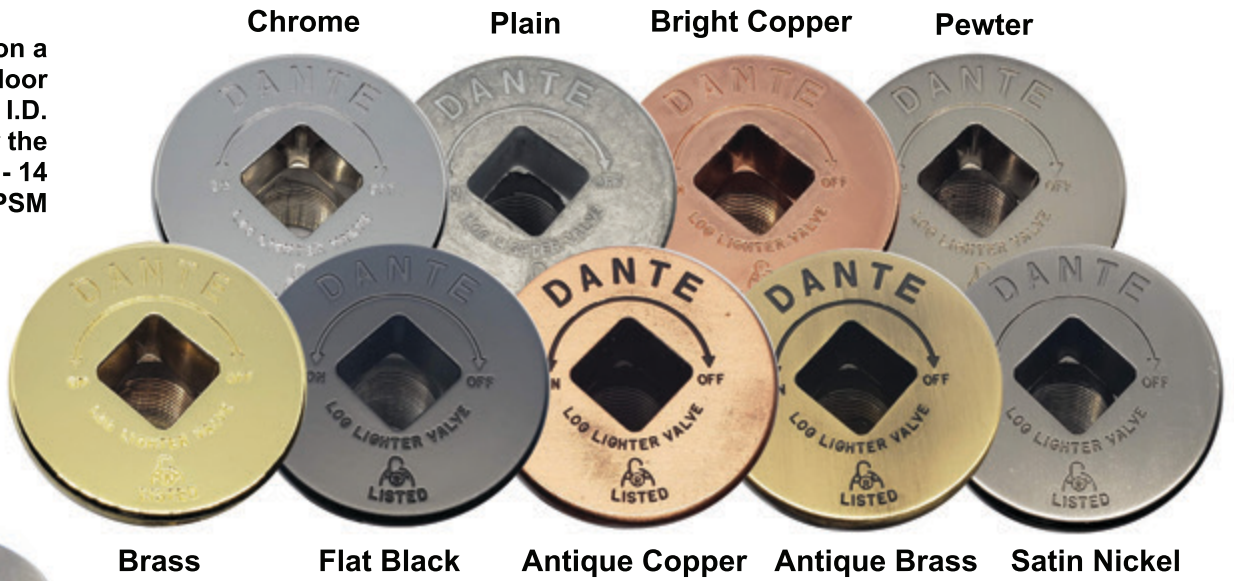

Antique Copper

Flat Black

Satin Nickel

Plain

#	ITEM DESCRIPTION
NKY.3.AB.B	3" Antique Brass Key
NKY.3.AC.B	3" Antique Copper Key
NKY.3.BC.B	3" Bright Copper Key
NKY.3.BR.B	3" Brass Key
NKY.3.CR.B	3" Chrome Key
NKY.3.FB.B	3" Flat Black Key
NKY.3.PLN.B	3" Plain Key
NKY.3.PTR.B	3" Pewter Key
NKY.3.SN.B	3" Satin Nickel Key
NKY.8.AB.B	8" Antique Brass Key
NKY.8.AC.B	8" Antique Copper Key
NKY.8.BC.B	8" Bright Copper Key
NKY.8.BR.B	8" Brass Key
NKY.8.CR.B	8" Chrome Key
NKY.8.FB.B	8" Flat Black Key
NKY.8.PLN.B	8" Plain Key
NKY.8.PTR.B	8" Pewter Key
NKY.8.SN.B	8" Satin Nickel Key
NKY.12.AB.B	12" Antique Brass Key
NKY.12.AC.B	12" Antique Copper Key
NKY.12.BR.B	12" Brass Key
NKY.12.CR.B	12" Chrome Key
NKY.12.FB.B	12" Flat Black Key
NKY.12.PTR.B	12" Pewter Key
NKY.12.SN.B	12" Satin Nickel Key
NKY.18.BR.B	18" Brass Key
NKY.18.CR.B	18" Chrome Key
NKY.18.FB.B	18" Flat Black Key
NKY.24.BR.B	24" Brass Key
NKY.24.CR.B	24" Chrome Key

Universal Gas Valve Keys fit both 1/4" & 5/16" stems

Antique Brass

All other finishes for 3" & 8" keys can be retail carded upon request.

#	ITEM DESCRIPTION
NKY.3.BR	3" Brass Key
NKY.3.CR	3" Chrome Key
NKY.8.BR	8" Brass Key
NKY.8.CR	8" Chrome Key
EXT.12.CR	12" Valve Stem Extender
NKY.XX.AB	Antique Brass Key

12" Valve Stem Extender - Chrome Plated

*Valve Not Included

The shaft length on a "Globe Valve" floor plate is – 2.25". The I.D. valve thread for the floor plates is 1/2" - 14 NPSM

Threaded Floor Plate & Coupler