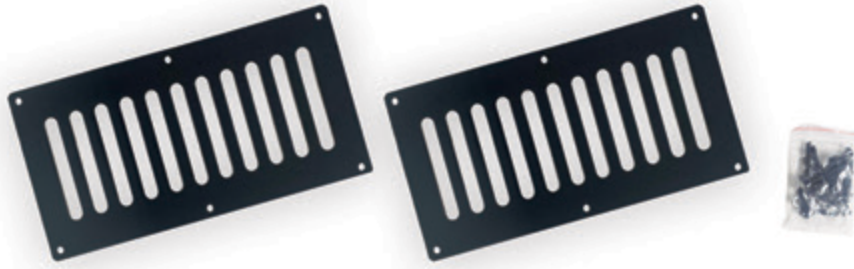

Fire Pit Vent Covers

- Powder Coated Black
- 304 Stainless
- 11 3/8" x 6 3/4"
- Includes Screws, Stainless Nuts & Washers

#	ITEM DESCRIPTION
FPVC	Fire Pit Vent Cover Kit (Black)