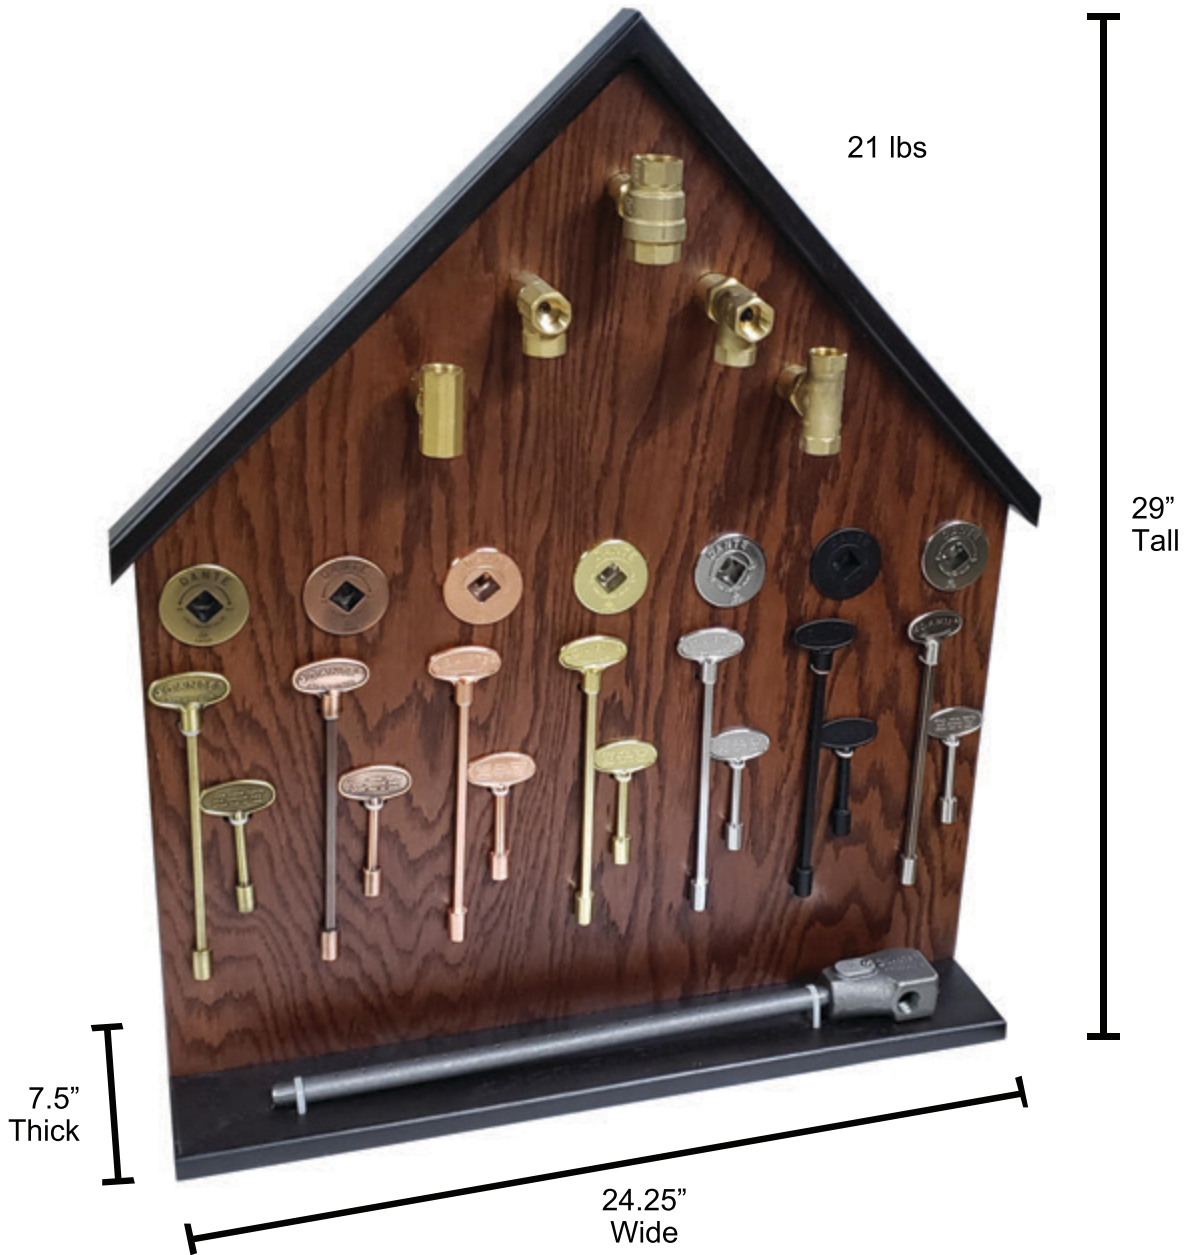

- Beautifully crafted durable wooden display
- Displays: Valves, Floor Plates, Keys & Log Lighter
- A Great Way to display Dante Products

#	ITEM DESCRIPTION
DISPLAY	Dante Sales Display - Showcases Dante Valves, Floor Plates, Keys & Log Lighter